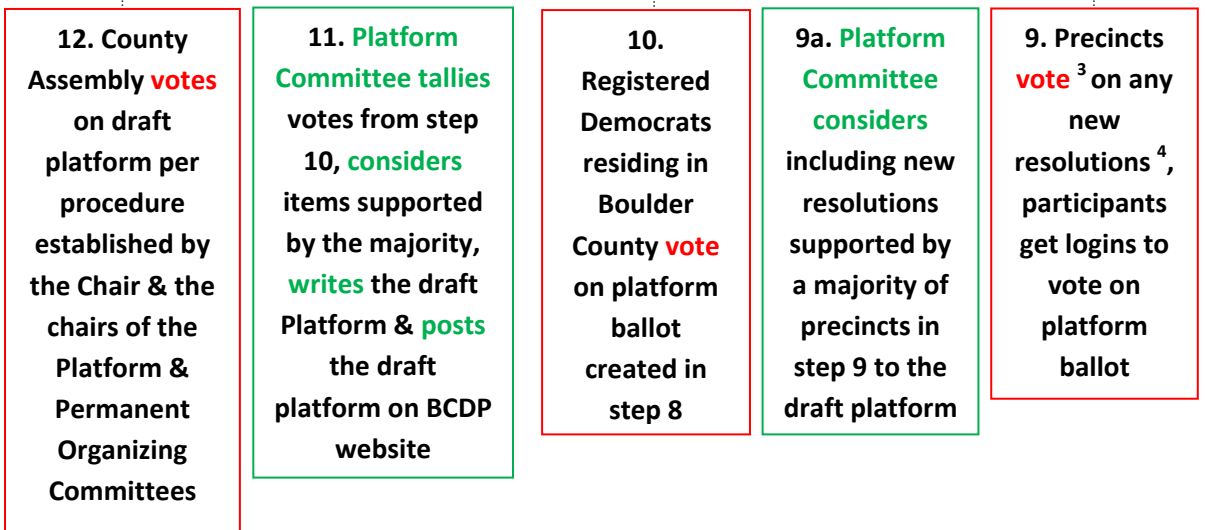

Boulder County Democratic Party - Platform Process

NOTES

- ¹ Open to the general public, but input accepted only from registered Democrats residing in Boulder County
- ² Input accepted only from registered Democrats residing in Boulder County
- ³ Only precinct caucus participants can vote on these new resolutions
- ⁴ New resolutions are those brought to precinct caucus that have not been submitted to the Platform Committee

drawn by: Joel Davidow
 drawn on: May 2, 2009
 version: 0.4
 updated: June 18, 2009