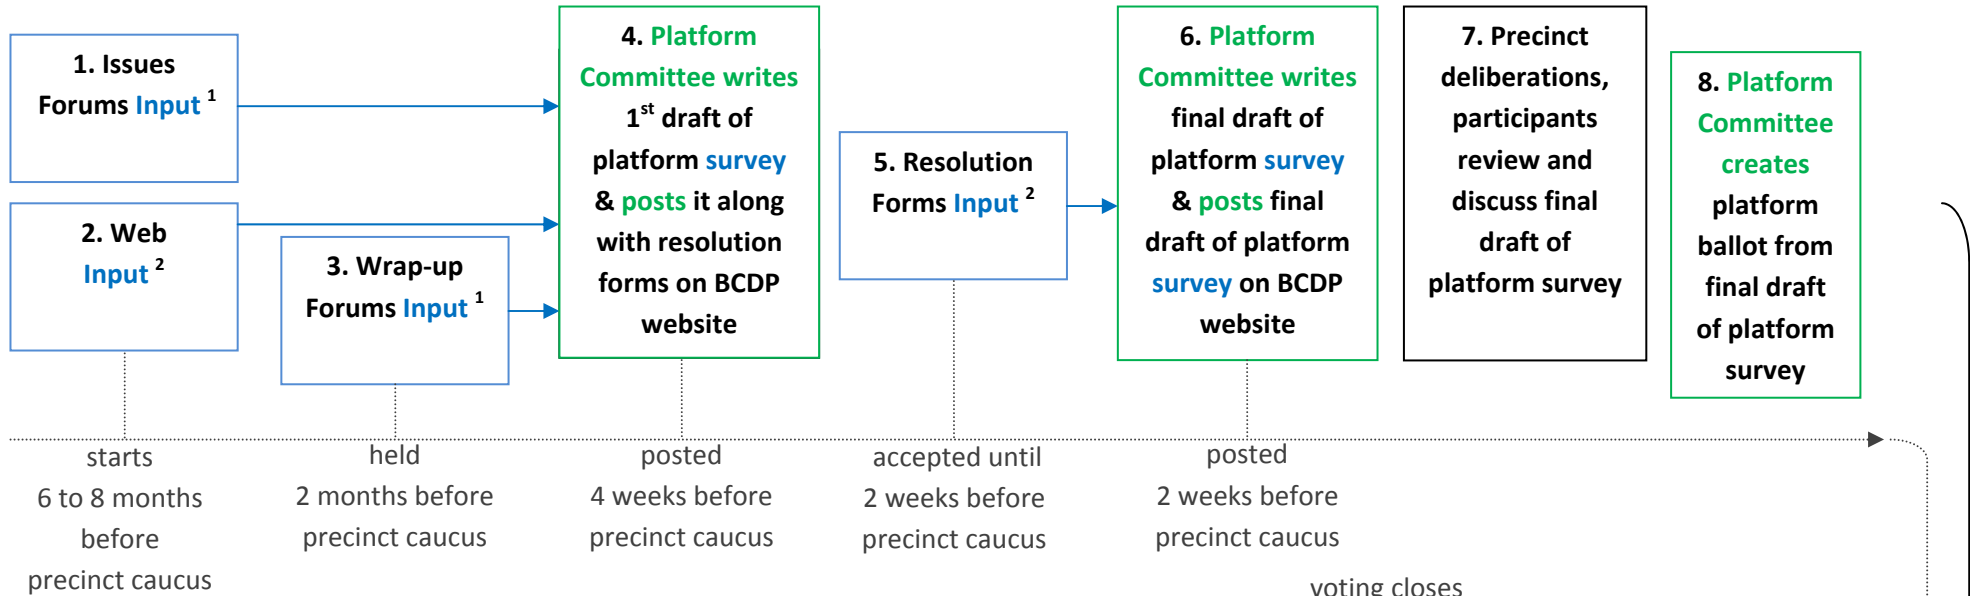

Boulder County Democratic Party - Platform Process

NOTES

- ¹ Open to the general public, but input accepted only from registered Democrats residing in Boulder County
- ² Input accepted only from registered Democrats residing in Boulder County
- ³ Only precinct caucus participants can vote on these new resolutions
- ⁴ New resolutions are those brought to precinct caucus that have not been submitted to the Platform Committee

drawn by: Joel Davidow
 drawn on: May 2, 2009
 version: 0.4
 updated: June 18, 2009